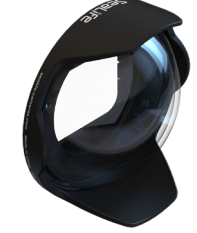

NEW

SportDiver ULTRA Duo 5000 Set Item SL407

SportDiver S Smartphone Housing Item SL408

SportDiver Wide Angle Dome Lens Item SL053

Lens Adapter for SportDiver Item SL081

NEW

SportDiver + 6 67mm Macro Lens Item SL576

SportDiver 52mm Wide Angle Dome Lens Item SL054

Red, Yellow, Magenta Color Correction Filter Items SL40007, SL40005, SL40003

Screen Shield Screen Protector Item SL5012 - Micro Series Item SL4005 - SportDiver, SportDiver S Item SL4056 SportDiver Ultra Housing